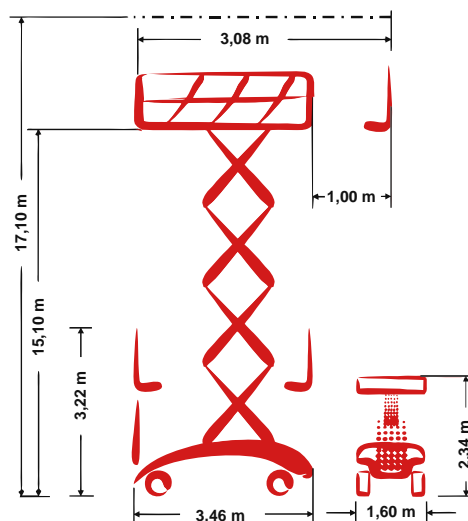

Product diagram

We reserve the right to make technical changes / improvements.

Platformers Business

PB Liftechnik GmbH | Gewerbegebiet Gassenäcker | 89429 Oberbechingen

Telefon: +49 (0) 90 77 - 95 00 - 0 | Telefax: +49 (0) 90 77 - 95 00 - 40

E-Mail: info@pbgmbh.de | Website: www.pbgmbh.de