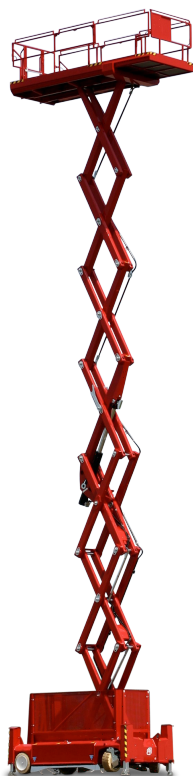

# PB S171-16ES

## Self-propelled Scissor lift

17,10 m Working height

1,60 m Total width

indoor + outdoor

## Technical specifications

 Working height	17,10 m	 Platform extension (scissors)	1,00 m
 Platform height	15,10 m	 Steigfähigkeit	25 %
 Lift capacity	400 kg	 Speed - stowed	2,40 km/h
 Lift capacity platform extension	-	 Speed - raised	0,31 km/h
 Total length	3,46 m	 Antriebsart	Electro-hydraulic drive
 Total width	1,60 m	 Battery capacity	-
 Total height	3,22 m	 Area of application	indoor + outdoor
 Wenderadius Außen	2,34 m	 People indoor	2
 Transporthöhe	2,34 m	 People outdoor	2
 Total weight	5.984 kg	 Drivable at full height	Yes

## Product description

- A powerful forward drive (2200 Nm transmission- and 2520Nm braking torque) masters 25 % inclines with ease
- A 17,00 m working height and an indoor and outdoor approval allow almost any field of use of the scissor lift in medium high altitudes
- Thanks to the patented, self-leveling PB support system a precisely vertical stroke and a perfect stability is guaranteed
- Sloping positions can be leveled by the supports on all sides